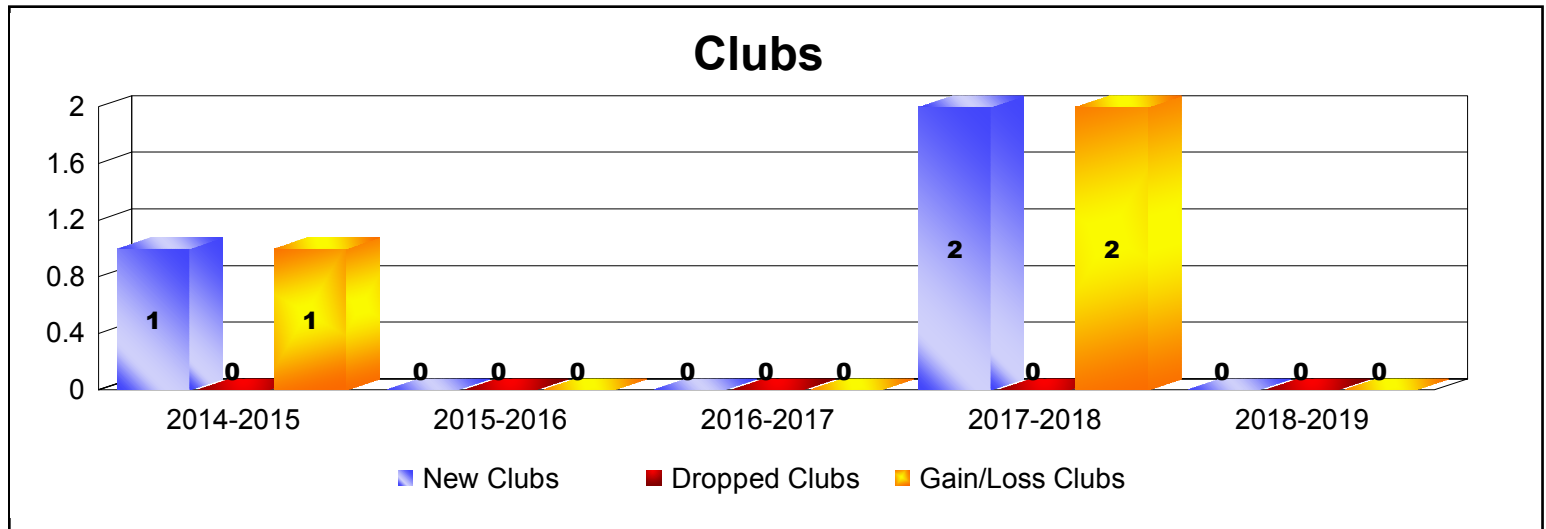

Year	New Clubs	Dropped Clubs	Gain/ Loss Clubs	New Members	Charter Members	Reinstate Members	Transfer Members	Total Member Added	Total Members Dropped	Gain/ Loss Members
2014-2015	1	0	1	60	21	0	4	85	-73	12
2015-2016	0	0	0	56	0	2	1	59	-78	-19
2016-2017	0	0	0	46	1	0	5	52	-49	3
2017-2018	2	0	2	47	47	3	2	99	-63	36
2018-2019	0	0	0	30	0	5	1	36	-56	-20
<b>Average</b>	<b>1</b>	<b>0</b>	<b>1</b>	<b>48</b>	<b>14</b>	<b>2</b>	<b>3</b>	<b>66</b>	<b>-64</b>	<b>2</b>

Year	New Clubs	Dropped Clubs	Gain/ Loss Clubs	New Members	Charter Members	Reinstate Members	Transfer Members	Total Member Added	Total Members Dropped	Gain/ Loss Members
2014-2015	1	0	1	52	30	2	4	88	-101	-13
2015-2016	1	0	1	30	21	12	4	67	-126	-59
2016-2017	0	0	0	70	2	2	0	74	-74	0
2017-2018	2	0	2	79	55	2	10	146	-81	65
2018-2019	1	-2	-1	58	23	2	3	86	-77	9
<b>Average</b>	<b>1</b>	<b>0</b>	<b>1</b>	<b>58</b>	<b>26</b>	<b>4</b>	<b>4</b>	<b>92</b>	<b>-92</b>	<b>0</b>