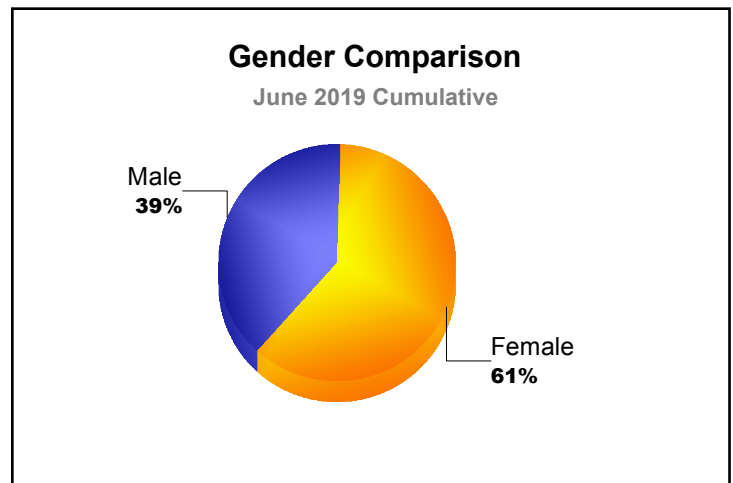

Year	New Clubs	Dropped Clubs	Gain/ Loss Clubs	New Members	Charter Members	Reinstate Members	Transfer Members	Total Member Added	Total Members Dropped	Gain/ Loss Members
2014-2015	1	0	1	60	21	0	4	85	-73	12
2015-2016	0	0	0	56	0	2	1	59	-78	-19
2016-2017	0	0	0	46	1	0	5	52	-49	3
2017-2018	2	0	2	47	47	3	2	99	-63	36
2018-2019	0	0	0	30	0	5	1	36	-56	-20
<b>Average</b>	<b>1</b>	<b>0</b>	<b>1</b>	<b>48</b>	<b>14</b>	<b>2</b>	<b>3</b>	<b>66</b>	<b>-64</b>	<b>2</b>