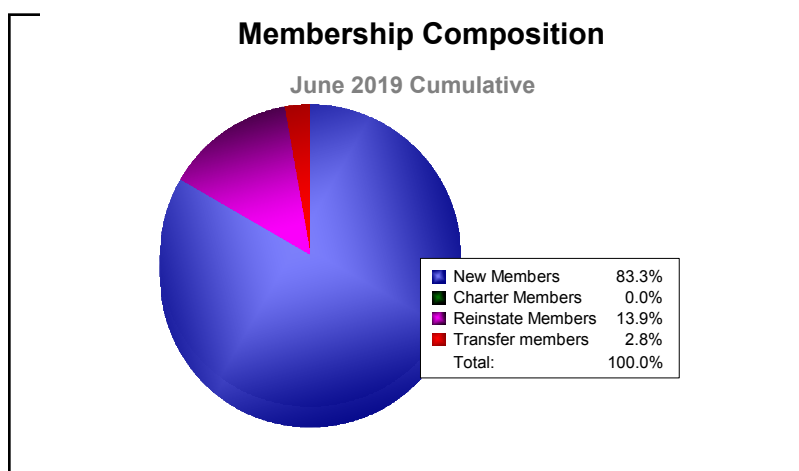

Year	New Clubs	Dropped Clubs	Gain/ Loss Clubs	New Members	Charter Members	Reinstate Members	Transfer Members	Total Member Added	Total Members Dropped	Gain/ Loss Members
2014-2015	1	0	1	60	21	0	4	85	-73	12
2015-2016	0	0	0	56	0	2	1	59	-78	-19
2016-2017	0	0	0	46	1	0	5	52	-49	3
2017-2018	2	0	2	47	47	3	2	99	-63	36
2018-2019	0	0	0	30	0	5	1	36	-56	-20
<b>Average</b>	<b>1</b>	<b>0</b>	<b>1</b>	<b>48</b>	<b>14</b>	<b>2</b>	<b>3</b>	<b>66</b>	<b>-64</b>	<b>2</b>

Year	New Clubs	Dropped Clubs	Gain/ Loss Clubs	New Members	Charter Members	Reinstate Members	Transfer Members	Total Member Added	Total Members Dropped	Gain/ Loss Members
2014-2015	1	0	1	52	30	2	4	88	-101	-13
2015-2016	1	0	1	30	21	12	4	67	-126	-59
2016-2017	0	0	0	70	2	2	0	74	-74	0
2017-2018	2	0	2	79	55	2	10	146	-81	65
2018-2019	1	-2	-1	58	23	2	3	86	-77	9
<b>Average</b>	<b>1</b>	<b>0</b>	<b>1</b>	<b>58</b>	<b>26</b>	<b>4</b>	<b>4</b>	<b>92</b>	<b>-92</b>	<b>0</b>