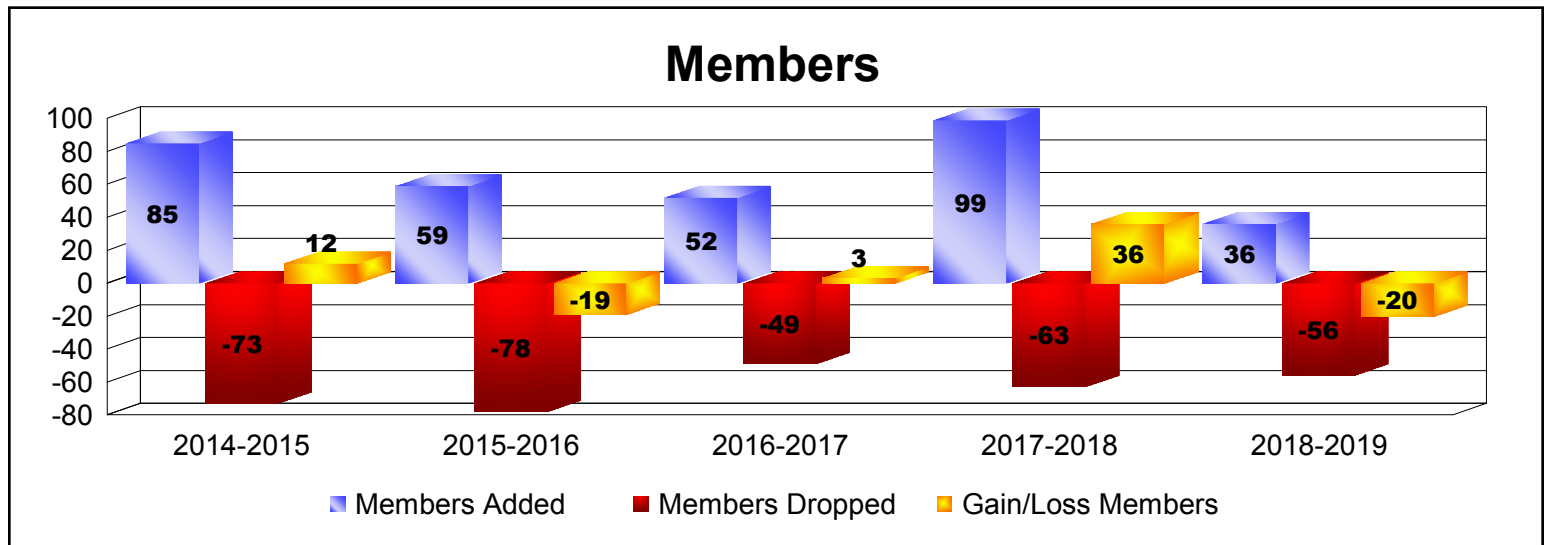

Year	New Clubs	Dropped Clubs	Gain/ Loss Clubs	New Members	Charter Members	Reinstate Members	Transfer Members	Total Member Added	Total Members Dropped	Gain/ Loss Members
2014-2015	1	0	1	60	21	0	4	85	-73	12
2015-2016	0	0	0	56	0	2	1	59	-78	-19
2016-2017	0	0	0	46	1	0	5	52	-49	3
2017-2018	2	0	2	47	47	3	2	99	-63	36
2018-2019	0	0	0	30	0	5	1	36	-56	-20
<b>Average</b>	<b>1</b>	<b>0</b>	<b>1</b>	<b>48</b>	<b>14</b>	<b>2</b>	<b>3</b>	<b>66</b>	<b>-64</b>	<b>2</b>

Year	New Clubs	Dropped Clubs	Gain/ Loss Clubs	New Members	Charter Members	Reinstate Members	Transfer Members	Total Member Added	Total Members Dropped	Gain/ Loss Members
2014-2015	1	0	1	52	30	2	4	88	-101	-13
2015-2016	1	0	1	30	21	12	4	67	-126	-59
2016-2017	0	0	0	70	2	2	0	74	-74	0
2017-2018	2	0	2	79	55	2	10	146	-81	65
2018-2019	1	-2	-1	58	23	2	3	86	-77	9
<b>Average</b>	<b>1</b>	<b>0</b>	<b>1</b>	<b>58</b>	<b>26</b>	<b>4</b>	<b>4</b>	<b>92</b>	<b>-92</b>	<b>0</b>